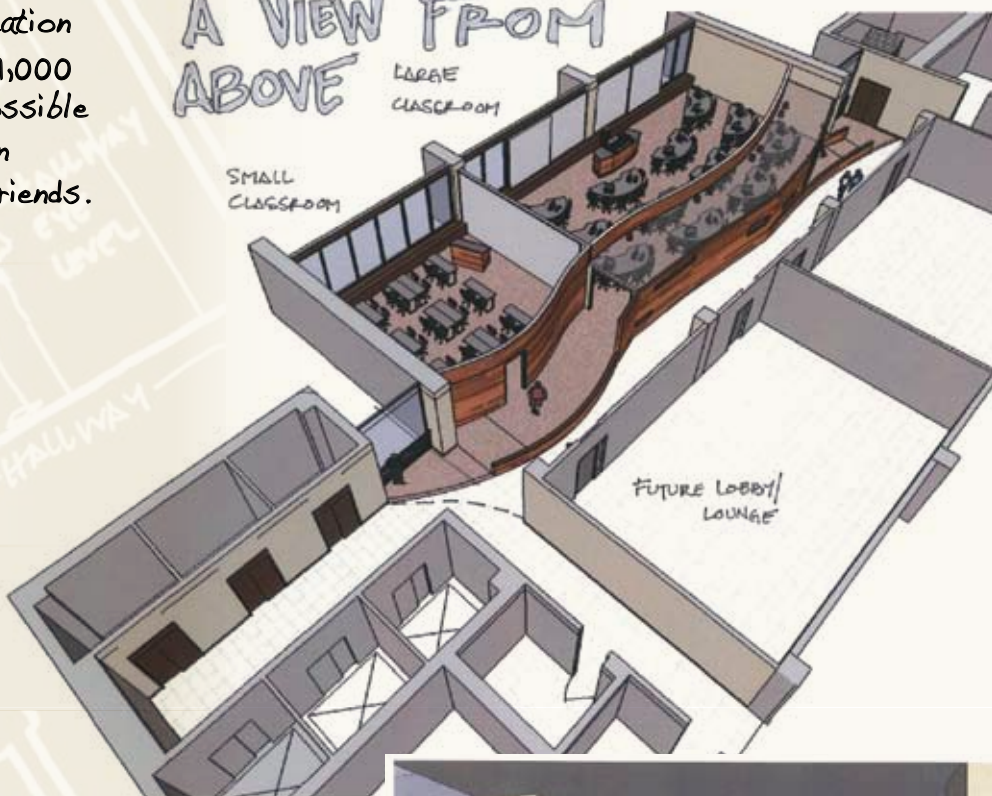

A VIEW FROM ABOVE

Friday, October 3, 2008

10th Floor, Benedum Hall
3700 O'Hara Street

Noon Lunch

1 p.m. Dedication ceremony

1:30 p.m. Tribute to Al Holzman

Guest speakers will include:

Allen Soyster

Director
Engineering Education and Centers
National Science Foundation

Marlin U. Thomas

Dean
Graduate School of Engineering and Management
Air Force Institute of Technology

Harvey Wolfe

Professor Emeritus and Past Department Chair
Department of Industrial Engineering
Swanson School of Engineering

RSVP by Tuesday, September 30, 2008, to:

Swanson School of Engineering
Office of Development and Alumni Relations
412-624-2344