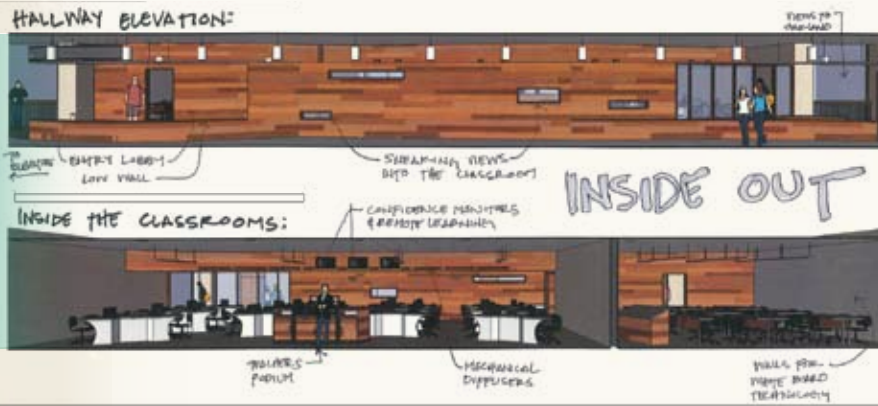

UNIVERSITY OF PITTSBURGH
 SWANSON school of engineering
**industrial
 engineering**

Please join us to celebrate the dedication of the Holzman Learning Center, a 4,000 square foot classroom suite made possible through the generosity of more than 200 industrial engineering alumni and friends.