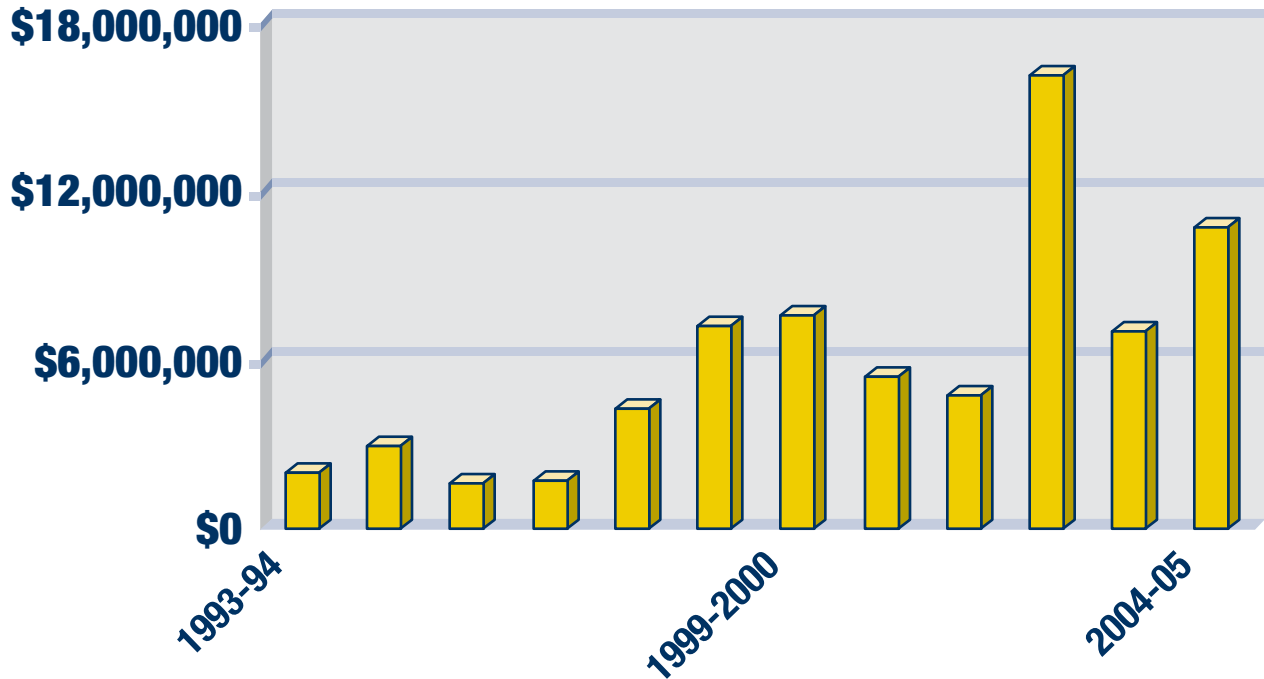

YOUR SUPPORT IS MAKING A DIFFERENCE

It's no coincidence that the School's continued rise in national academic rankings comes at a time when more alumni and friends are supporting the School with record levels of philanthropic support. Historically, the School rarely received more than $2-3 million each year, but the trend changed dramatically after The Campaign for Engineering began in 1998 and continues today. In fact, the School has received more support in just the past three years than the previous seven years combined! Way to go Pitt Engineers!

TOTAL PHILANTHROPIC SUPPORT*

*Totals represent cash gifts and pledge payments received. Figures do not include pledges or gifts-in-kind (i.e.: donated equipment, services or intellectual property).

University of Pittsburgh
School of Engineering

Office of Development and Alumni Relations
240 Benedum Hall
Pittsburgh, PA 15261

NONPROFIT ORG.
U.S. POSTAGE
PAID
PITTSBURGH, PA
PERMIT NO. 511